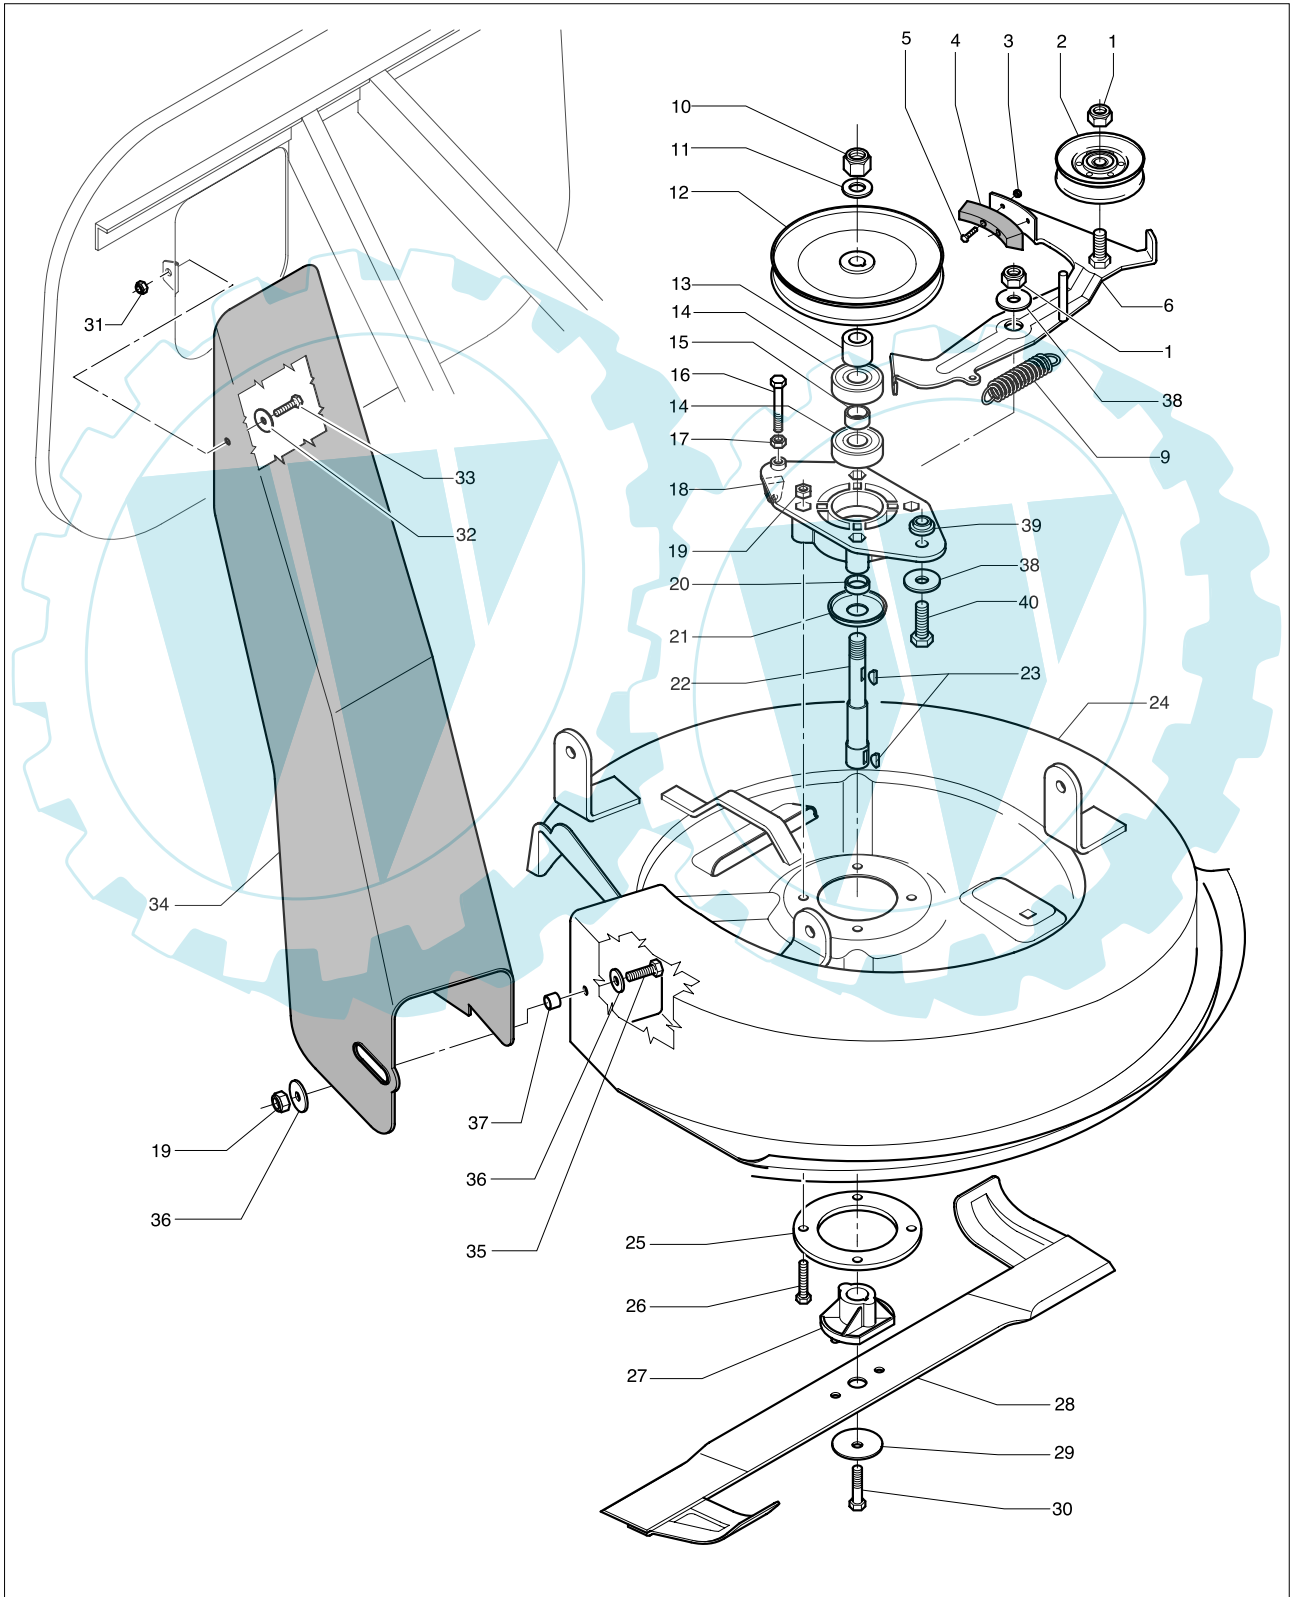

brand	PARTNER

date	DEC-04	SHEET 5/18

Model

P105B67

Product number

953878152