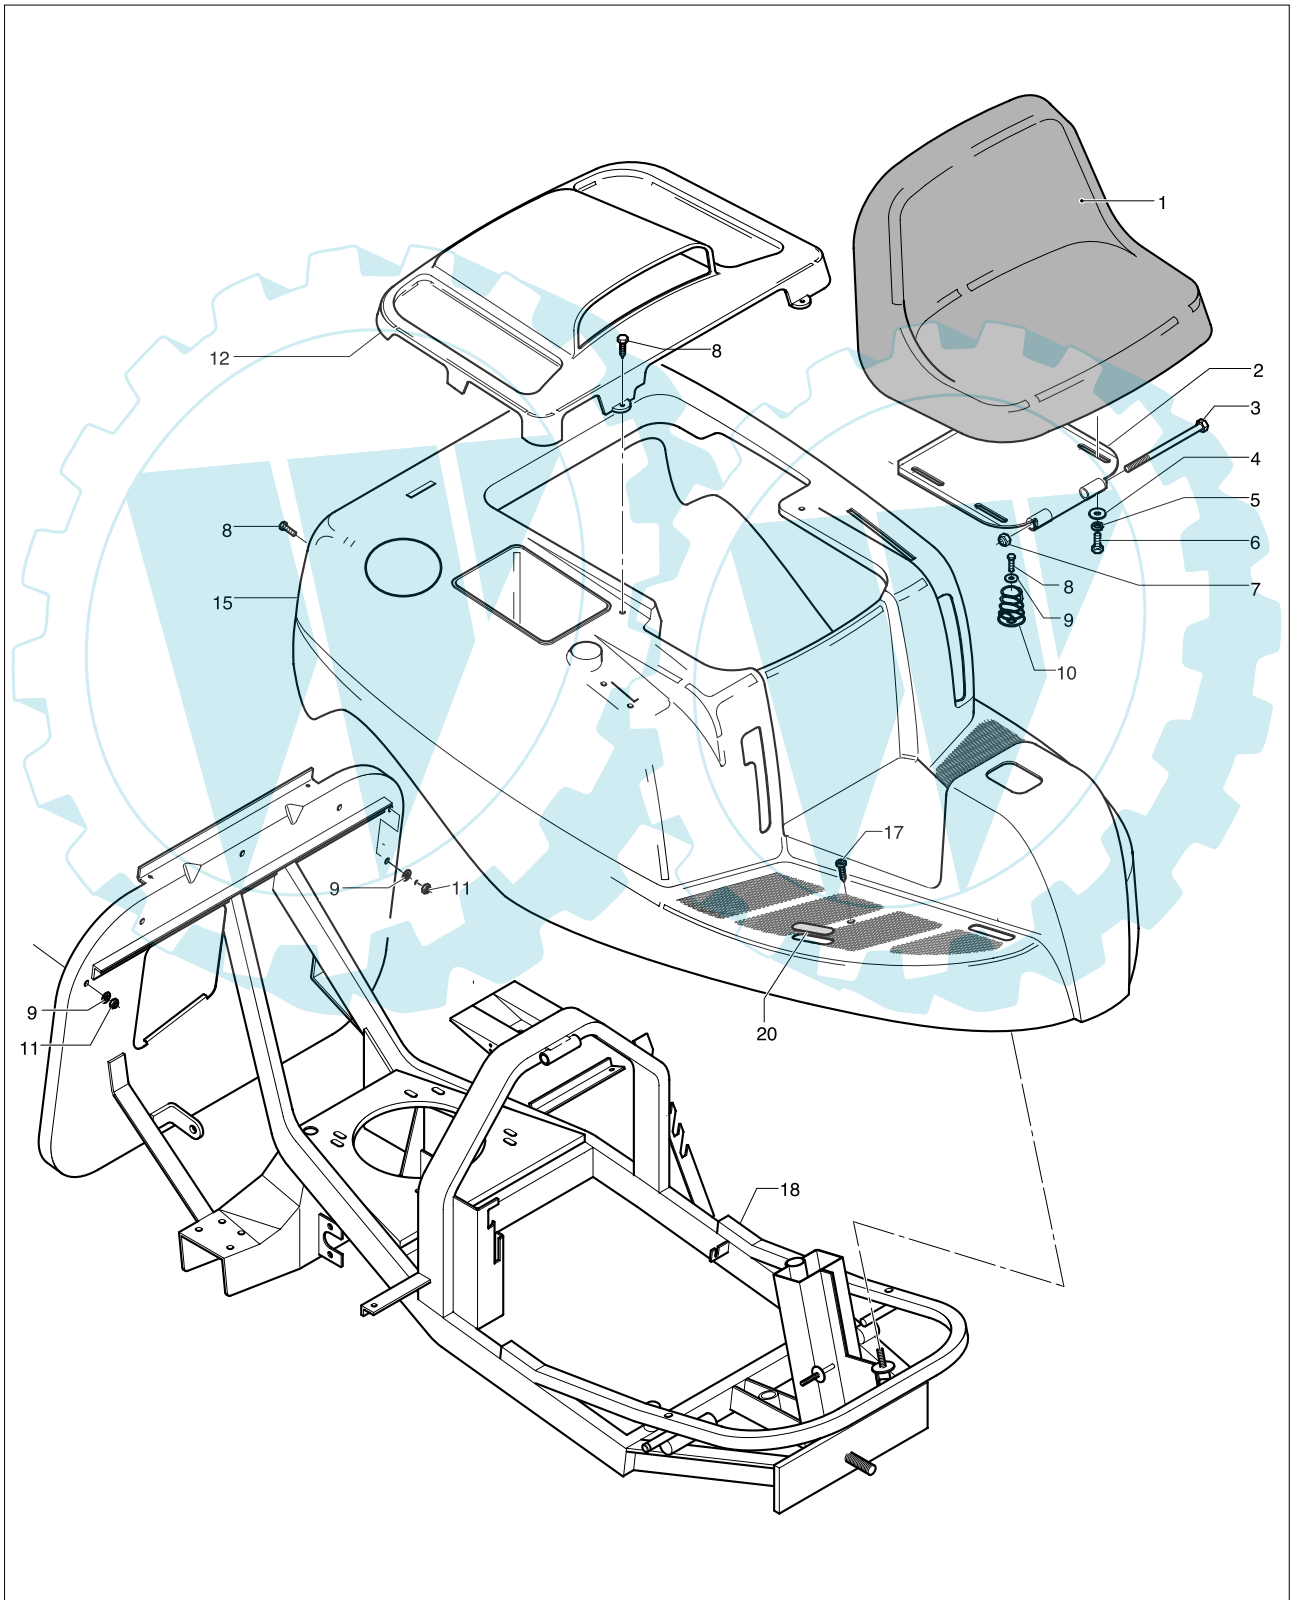

brand	PARTNER

date	DEC-04	SHEET 7/18

Model

P105B67

Product number

953878152