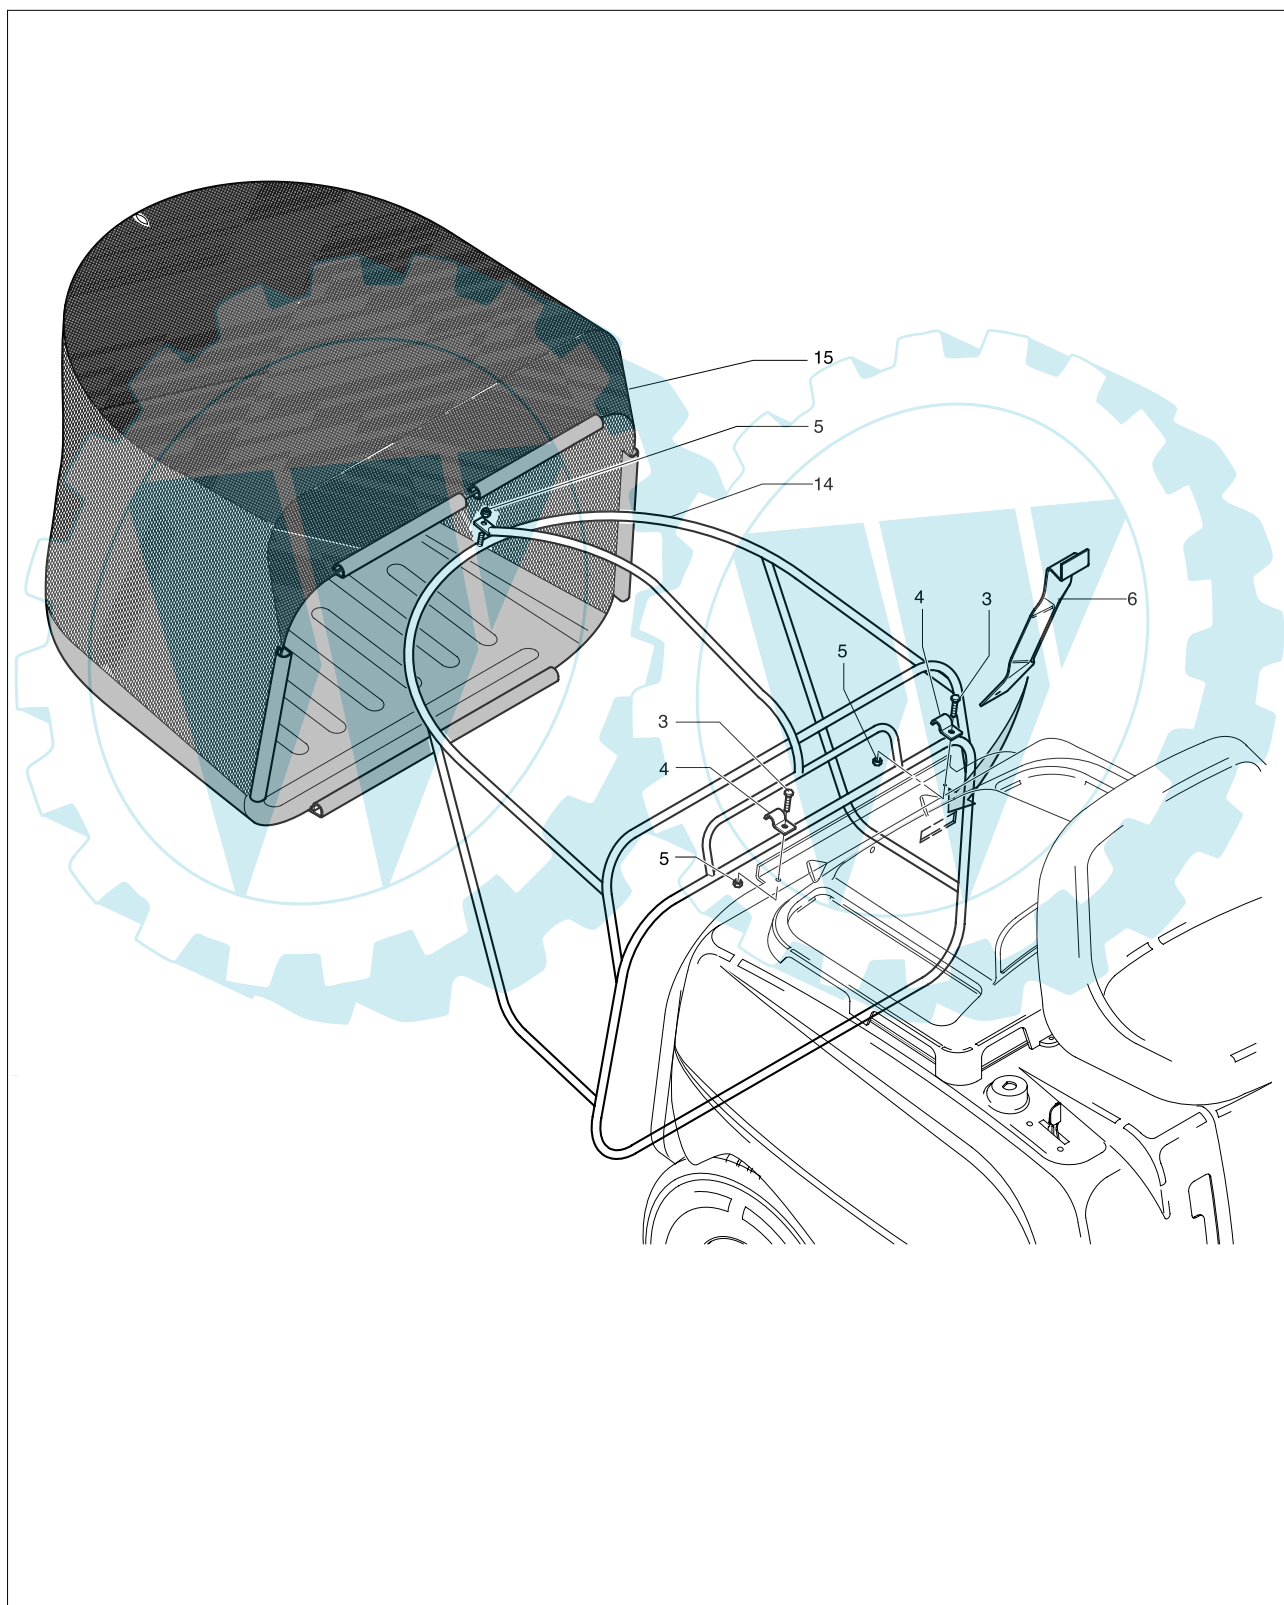

brand	PARTNER

date	DEC/04	SHEET15/18

Model
P105B67

Product number
953878152