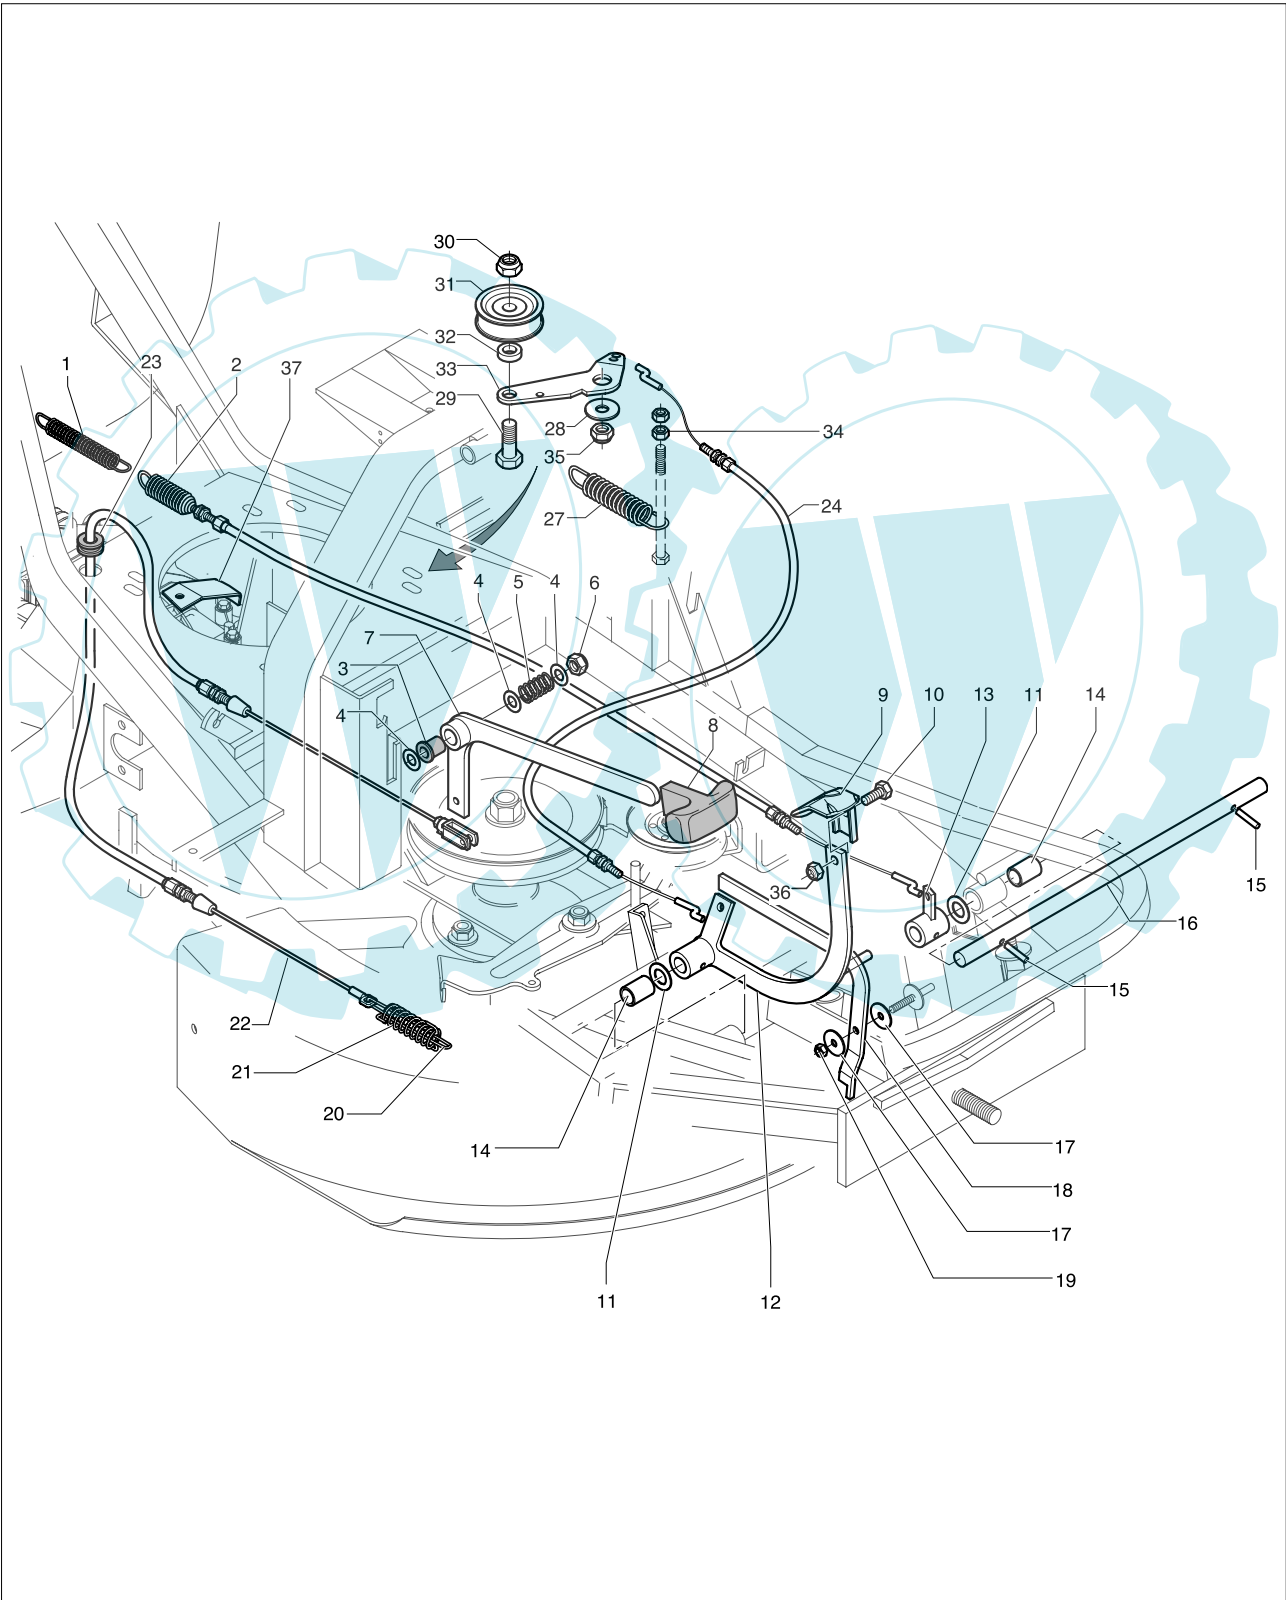

brand	PARTNER

date	DEC-04	SHEET	11/18

Model

P105B67

Product number

953878152