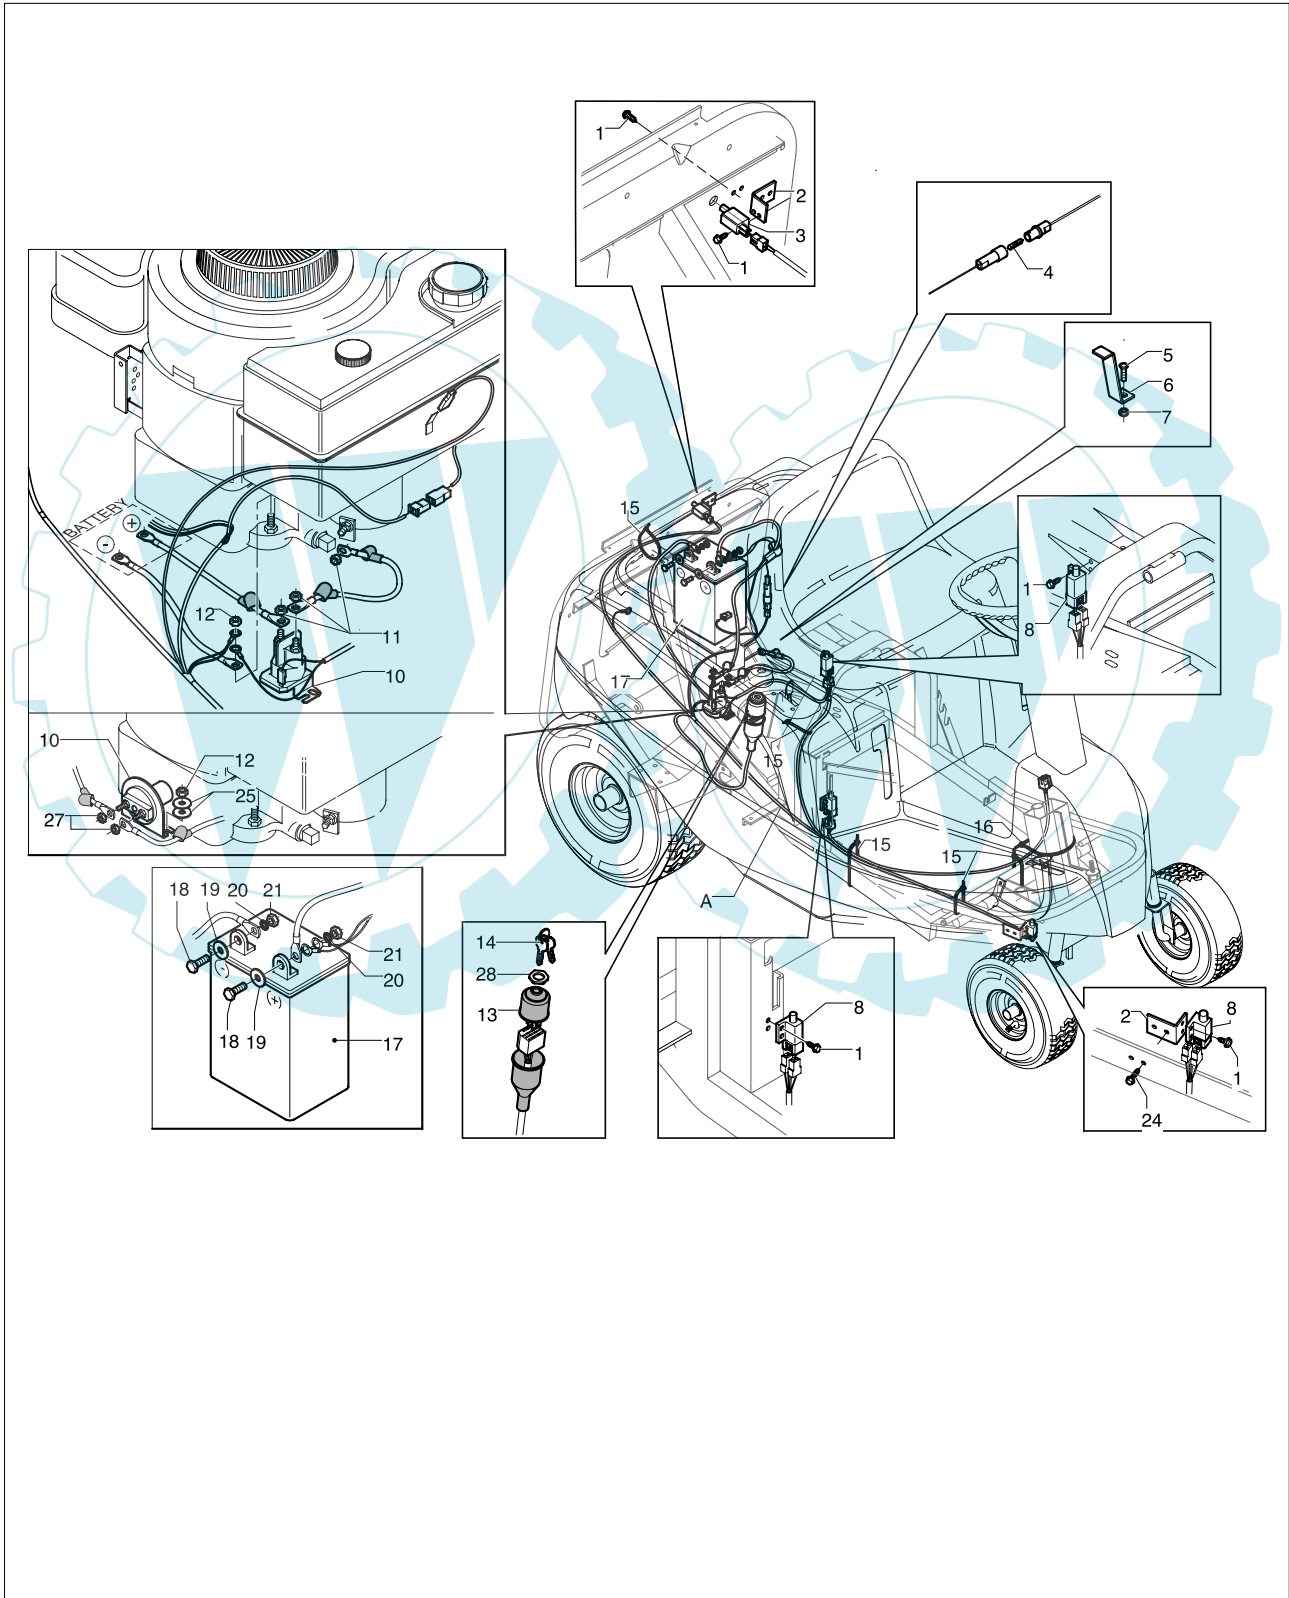

brand	PARTNER

date	feb-04	SHEET	13/18

Model
P105B67

Product number
953878152