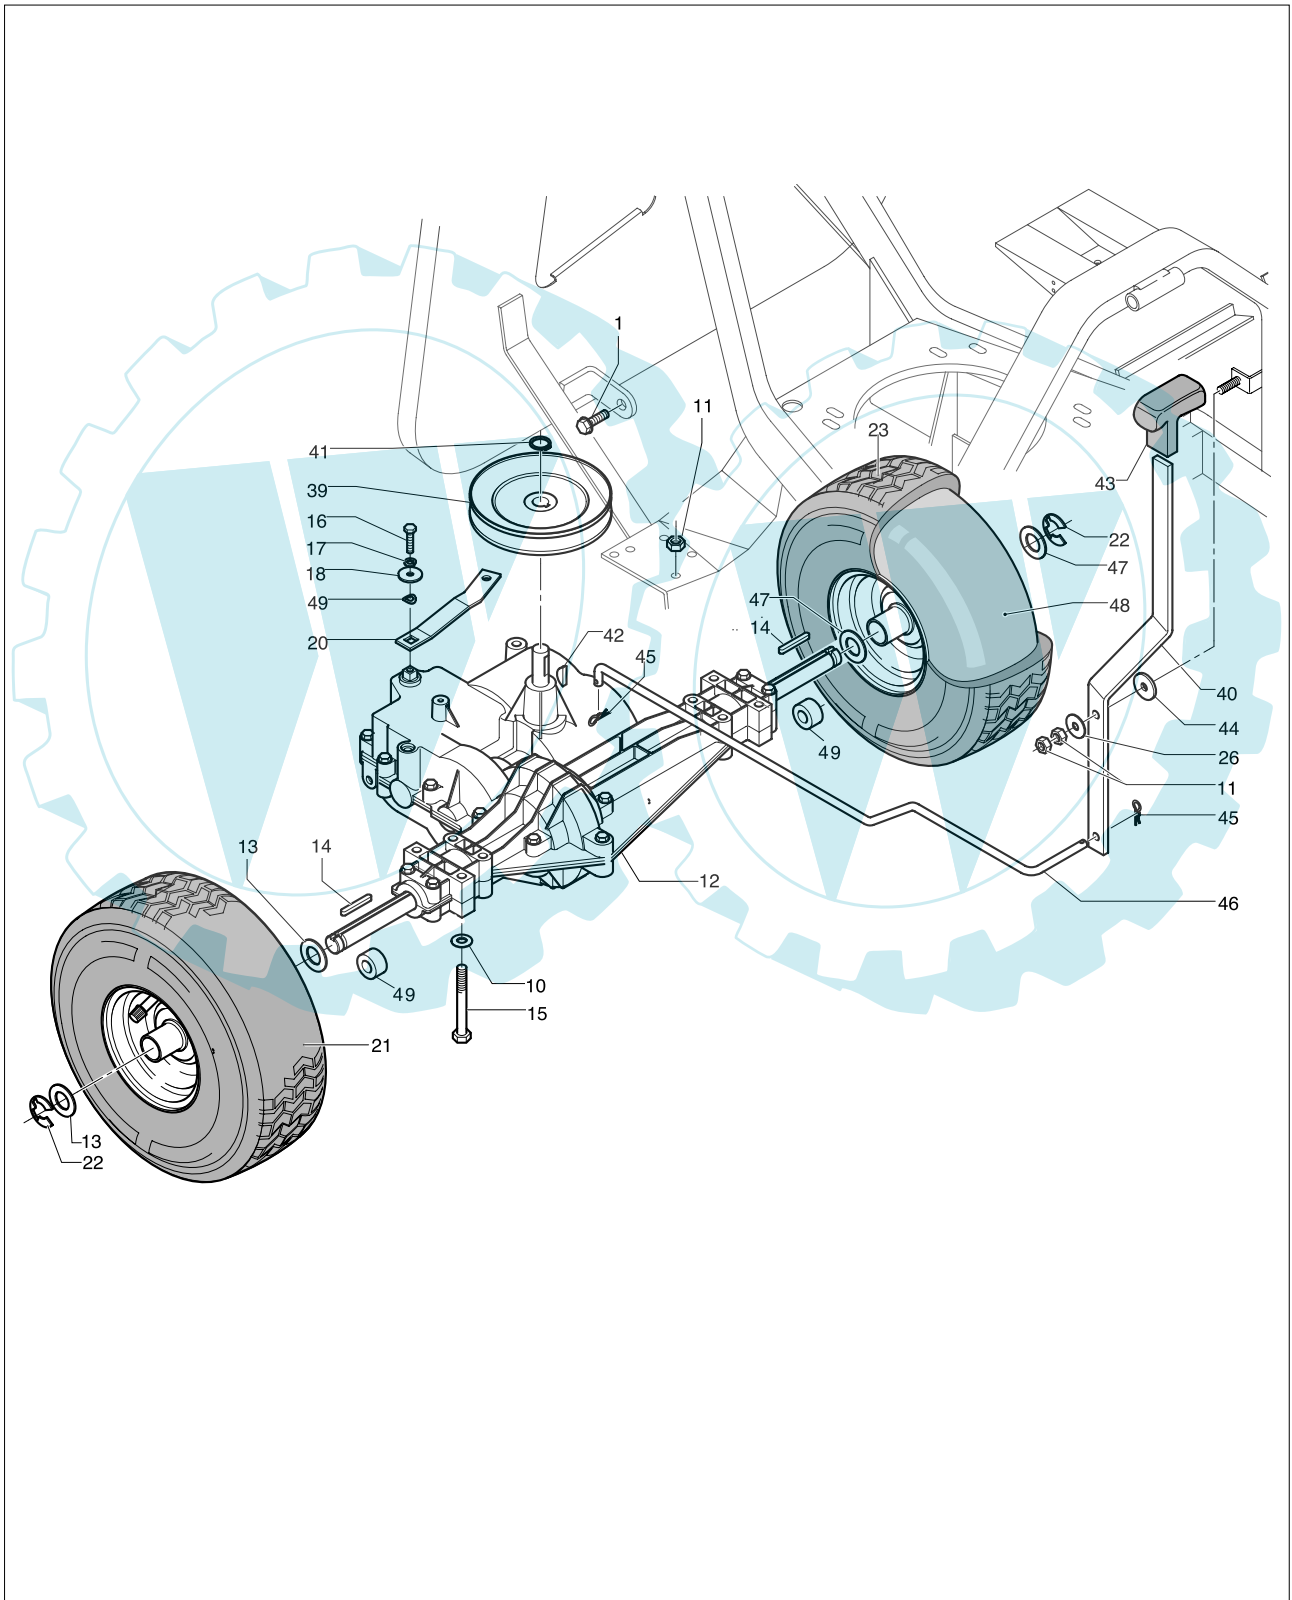

brand	PARTNER

date	DEC/04	SHEET 3/18

Model

P105B67

Product number

953878152