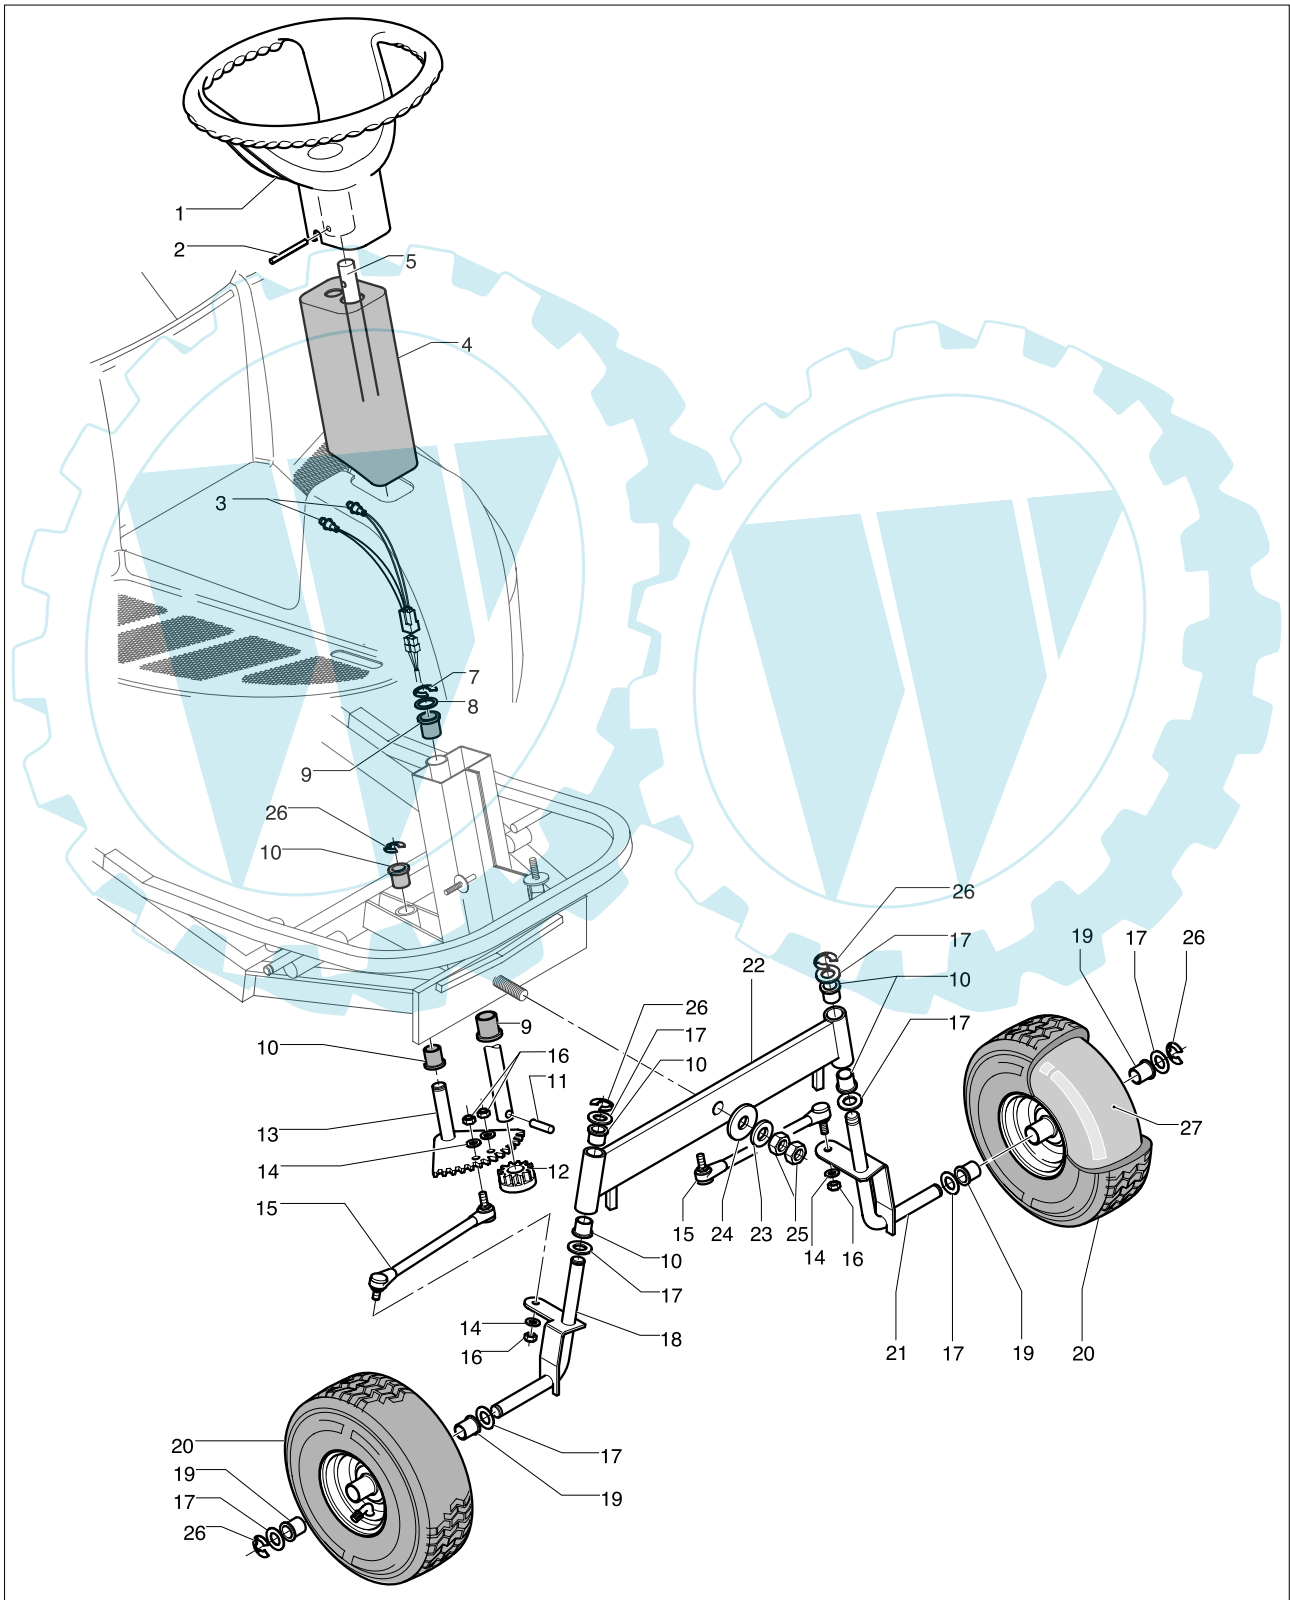

brand	PARTNER

date	DEC-04	SHEET	9/18

Model

P105B67

Product number

953878152