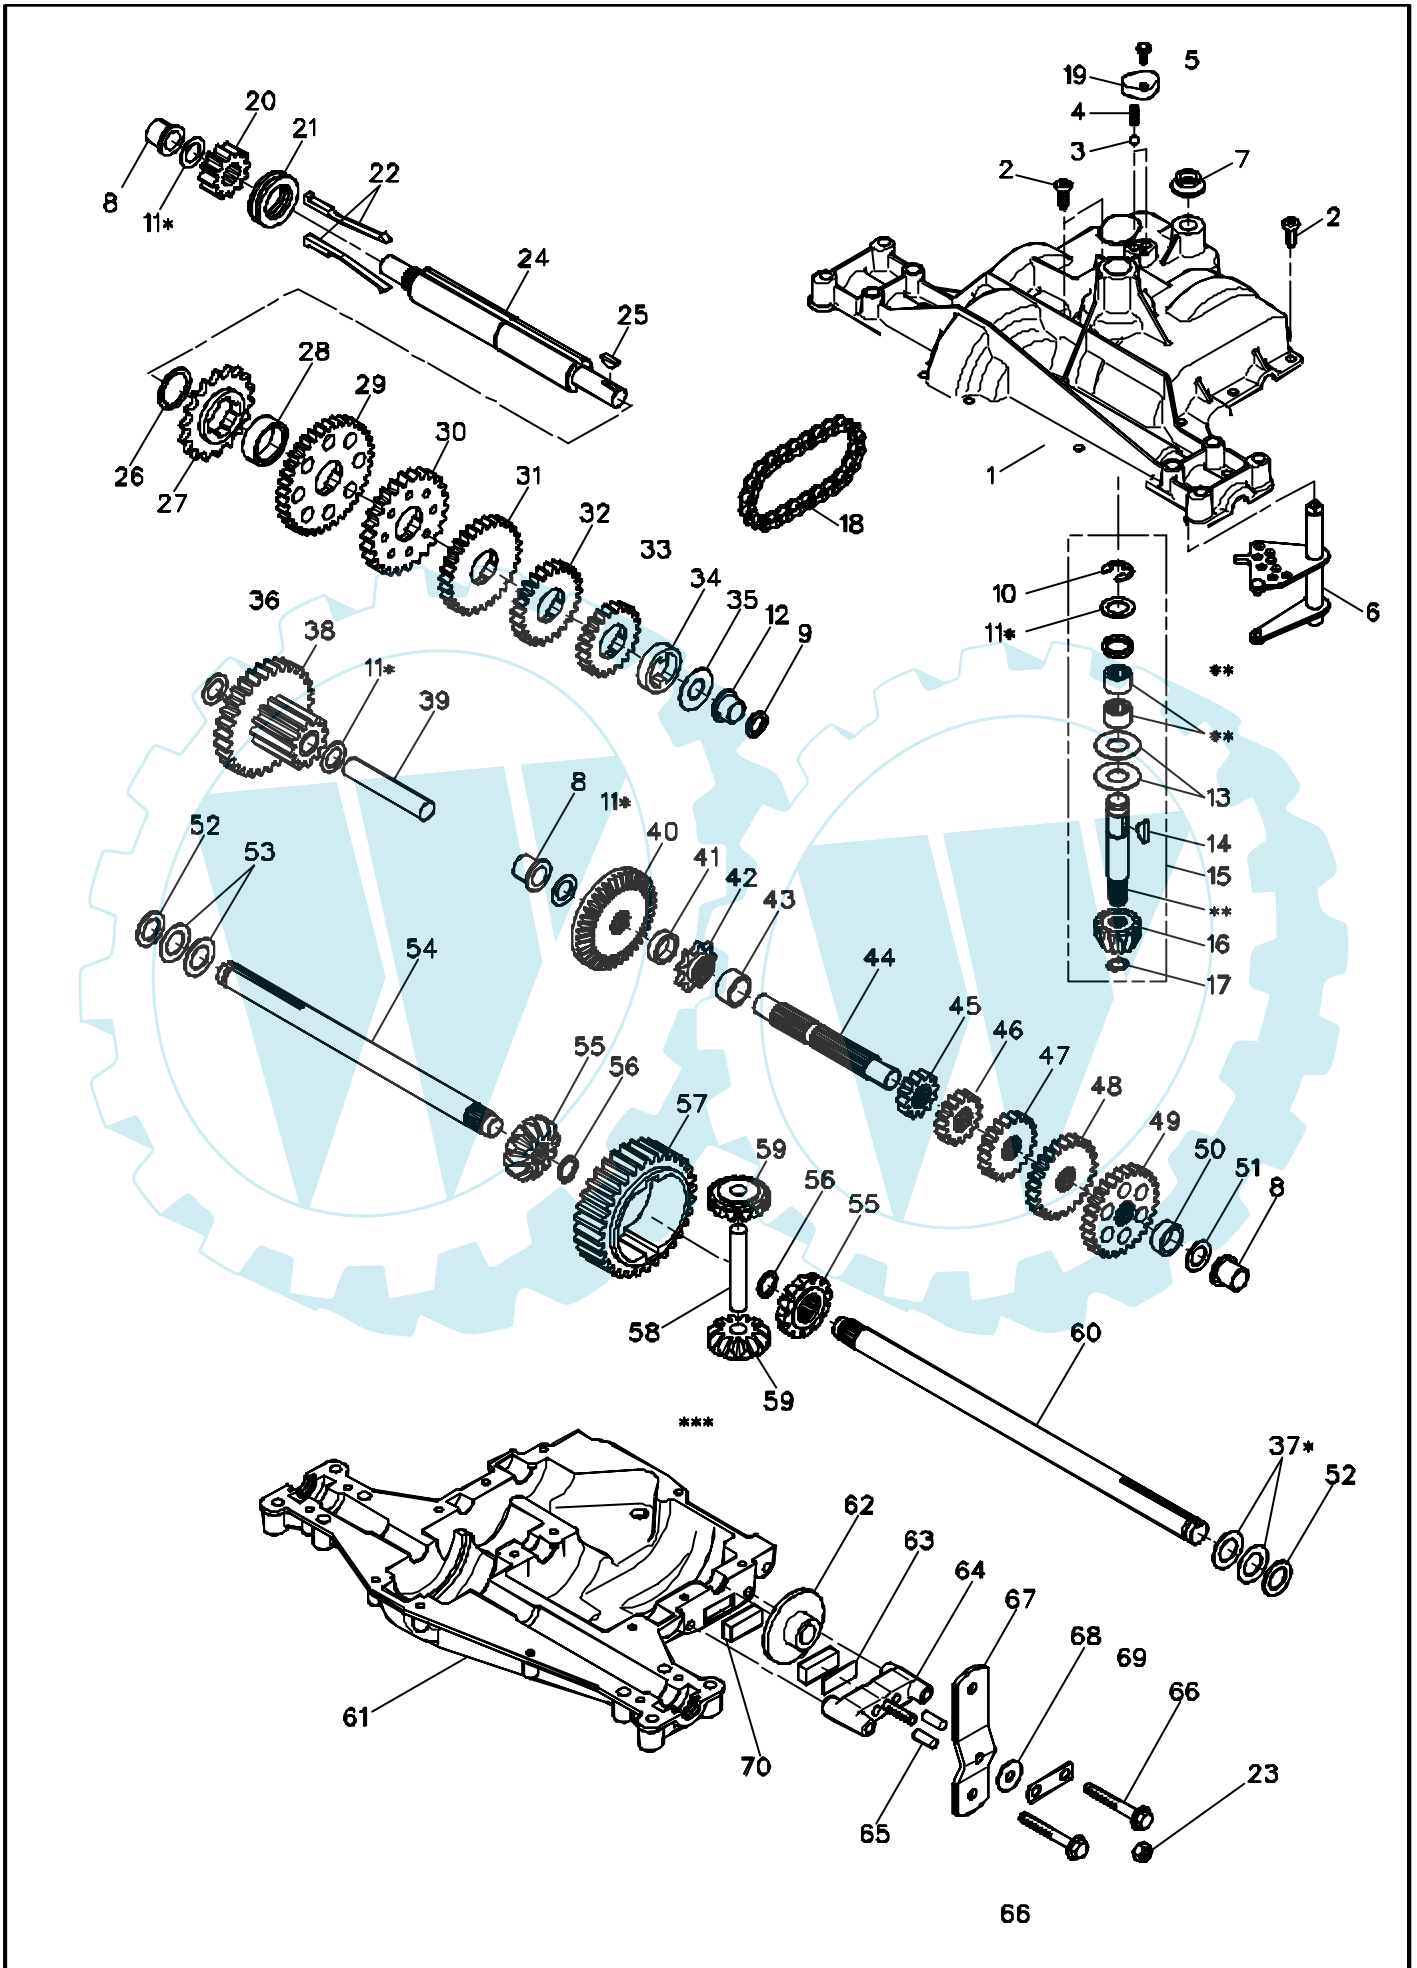

Pos.	PN ELX	DESCRIPTION	Q.ty
------	--------	-------------	------

brand **PARTNER**date **DEC-04**SHEET **18/18**

Model

P105B67

Product number

953878152

Pos.	PN ELX	DESCRIPTION	Q.ty
1	5195377-00	Housing, Upper	1
2	5195378-00	Screw, Tapping, 1/4-20 X .734	16
3	5195379-00	Ball, Detent	2
4	5195380-00	Spring, Detent	2
5	5195381-00	Screw, Tapping, No. 10-24 X .482	1
6	5195382-00	Assy, Kit, Shifter	1
7	5195383-00	V-Ring	1
8	5195384-00	Bearing, Flange	3
9	5195385-00	Seal, Oil	1
10	5195386-00	Ring, Retaining	1
11	5195387-00	Assy, Kit, Shim, .625 Shaft	4*
12	5195388-00	Bearing, Flange	1
13	5195389-00	Washer, Plain, .632 X 1.38 X .046	2
14	5195390-00	Key, Woodruff, No. 606	1
15	5195391-00	Assy, Kit, Input Shaft	1
16	5195392-00	Pinion, Bevel, 12T	1
17	5195393-00	Ring, Retaining	1
18	5195394-00	Chain, 24 Pitches	1
19	5195395-00	Cover, Detent	1
20	5195396-00	Gear, Spur, 12T	1
21	5195397-00	Collar, Clutch	1
22	5195398-00	Assy, Kit, Clutch Keys	1
23	5195399-00	Nut, Lock, 5/16-24	1
24	5195400-01	Shaft, Intermediate	1
25	5195401-00	Key, Woodruff, No. 61	1
26	5195402-00	Ring, Retaining	1
27	5195403-00	Sprocket, 18T	1
28	5195404-00	Spacer, 1.131 X 1.45 X .494	1
29	5195405-00	Gear, Spur, 37T	1
30	5195406-00	Gear, Spur, 35T	1
31	5195407-00	Gear, Spur, 30T	1
32	5195408-00	Gear, Spur, 25T	1
33	5195409-00	Gear, Spur, 22T	1
34	5195410-00	Spacer, 1.133 X 1.50 X .375	1
35	5195411-00	Washer, Plain, .640 X 1.37 X .061	1
36	5195412-00	Washer, Plain, .632 X 1.00 X .046	1
37	5195413-00	Assy, Kit, Shim, .750 Shaft	1*