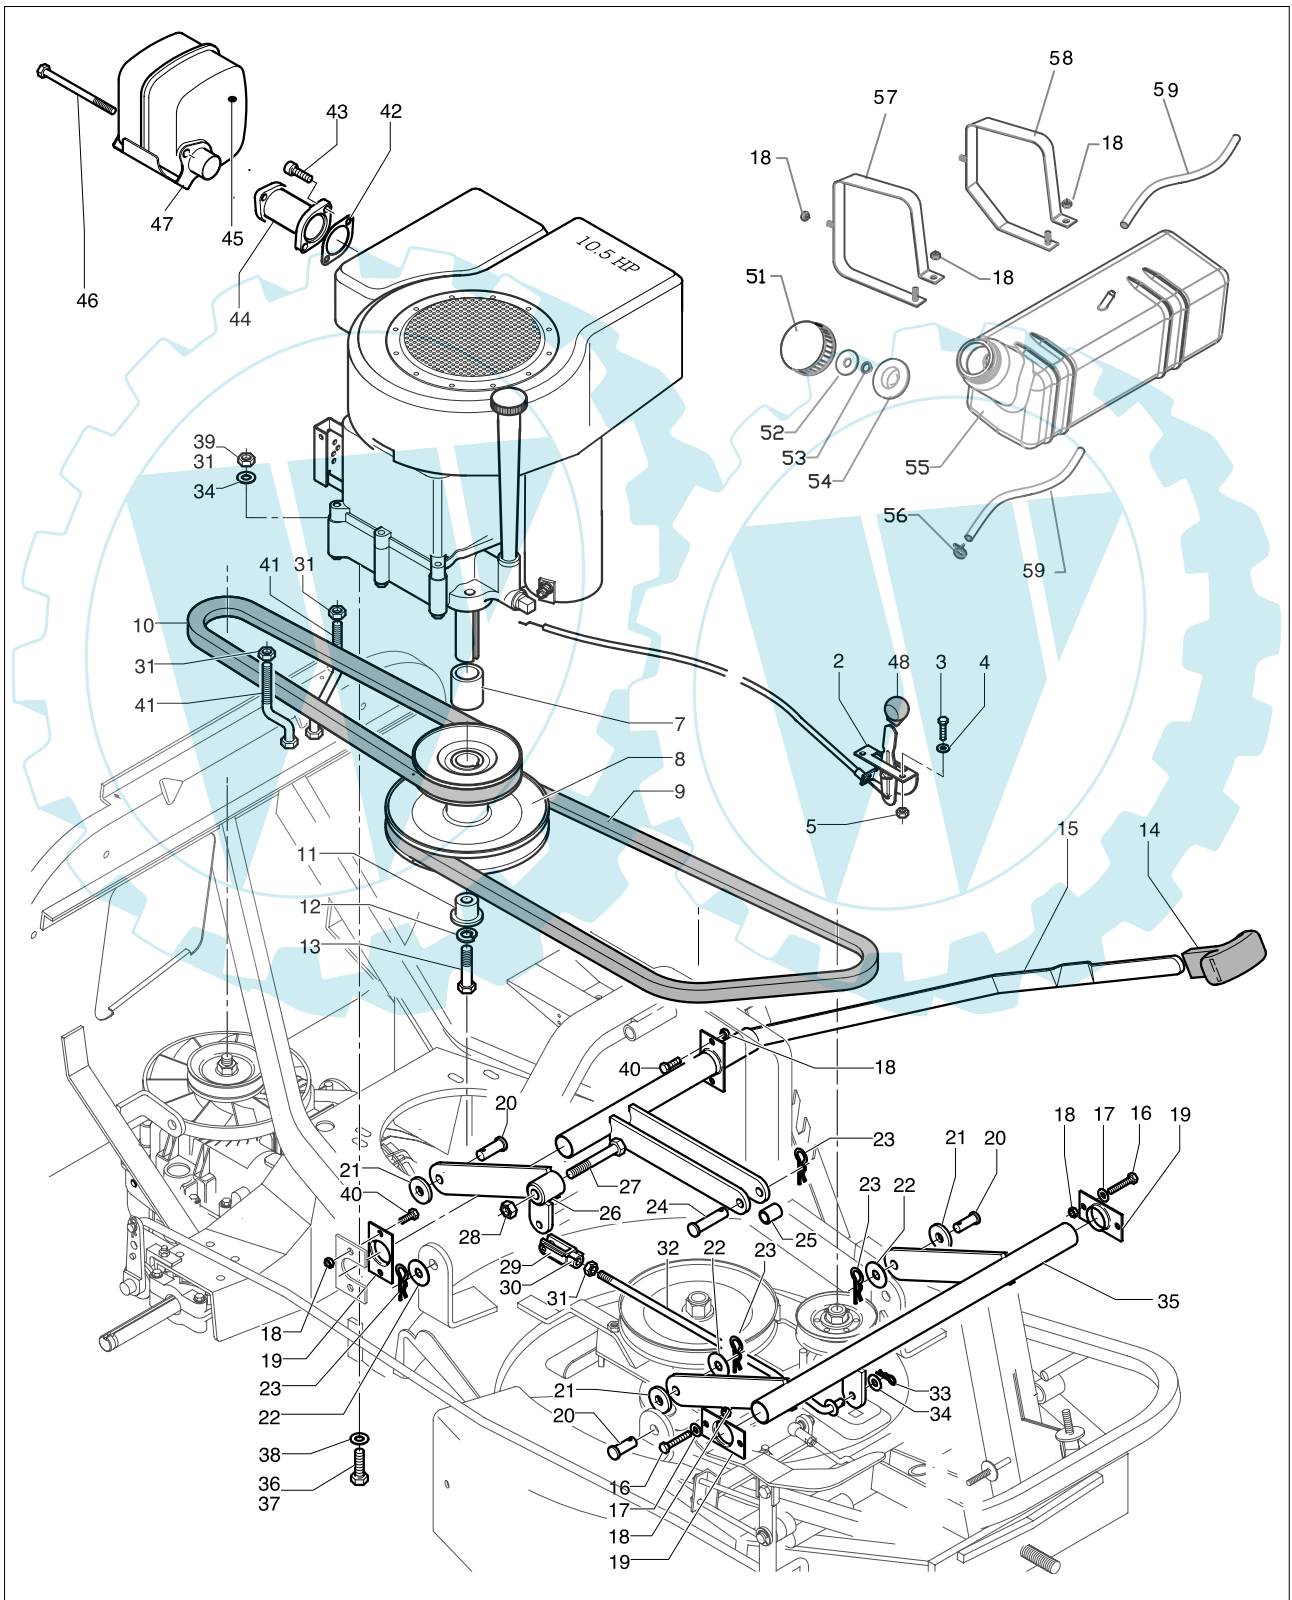

brand	PARTNER

date	DEC/04	SHEET 1/18

Model

P105B67

Product number

953878152